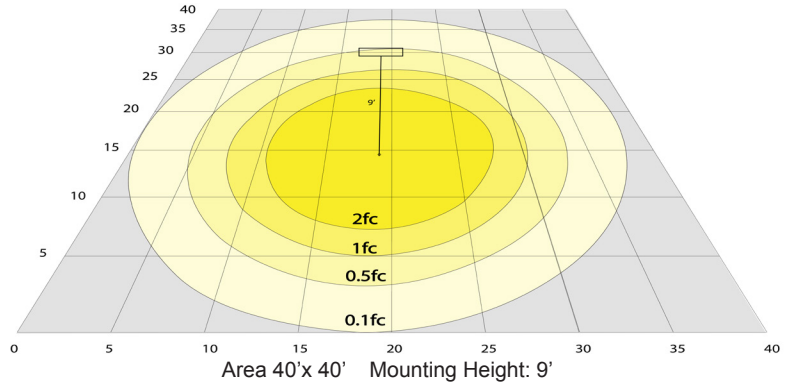

Other Models:

- 25W | 1400LM | LCFF-15-MCT5-BR
- 35W | 1800LM | LCFF-18-MCT5-BR

Phone: (877) 805-2252 | Fax: (877) 805-2252
www.westgatemfg.com

Photometrics: LCFF-22-MCT5-BR

BUG Rating: B1-U3-G1

Area 40'x 40' Mounting Height: 9'