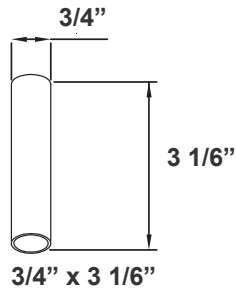

Accessories:

LCF-ROD-5-BR
LCF-CANOPY-S-BR
SHOWN WITH 5" ROD & CANOPY

LCF-ROD-12-BR
LCF-CANOPY-S-BR
SHOWN WITH 12" ROD & CANOPY

LCF-ROD-24-BR
LCF-CANOPY-S-BR
SHOWN WITH 24" ROD & CANOPY

LCF-ROD-36-BR
LCF-CANOPY-S-BR
SHOWN WITH 36" ROD & CANOPY

LCF-ROD-48-BR
LCF-CANOPY-S-BR
SHOWN WITH 48" ROD & CANOPY

LFCF-SK10
10FT 4LINE CANOPY SUSPENSION KIT
FOR DECORATIVE LIGHTS, Bronze

Example:

1. LCFF-22-MCT5-BR

(FOR LCFF 45W MCT5 FIXTURE 120V)

2. LCFF-22-MCT5-BR
LCF-ROD-5-BR

(FOR LCFF 45W MCT5 FIXTURE 120V)
(SUSPENSION ROD FOR CEILING FIXTURE SWIVEL CANOPY)

Rod & Canopy Drawings:

LCF-ROD-5-BR
LCF-CANOPY-S-BR
SHOWN WITH 5" ROD & CANOPY

LCF-CANOPY-S
SWIVEL CANOPY DIMENSION

LCF-ROD-12-BR
LCF-CANOPY-S-BR
SHOWN WITH 12" ROD & CANOPY