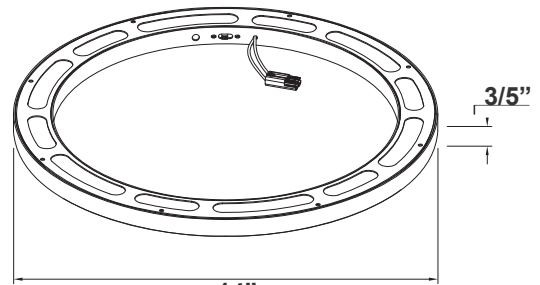

FML-ULK-MCT
15W, 850LM, 30K/40K/50K UP LIGHT KIT