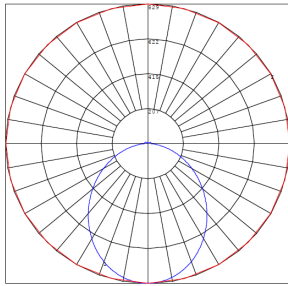

Other Models:

- 25W | 1400LM | LCFF-15-MCT5-BR
- 35W | 1800LM | LCFF-18-MCT5-BR

Phone: (877) 805-2252 | Fax: (877) 805-2252
www.westgatemfg.com

Photometrics: LCFF-22-MCT5-BR

BUG Rating: B1-U3-G1

Area 40'x 40' Mounting Height: 9'