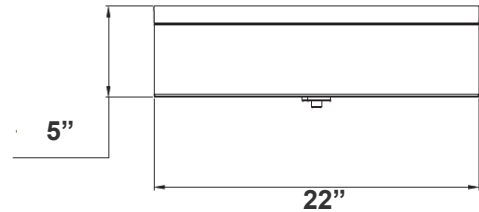

LCFF SERIES RESIDENTIAL LIGHTING

LCFF-22-MCT5-BR
22" LED FABRIC DRUM

WESTGATE
THE FUTURE IS HERE...AND IT'S QUITE BRIGHT!

Customer Name: _____

Project Name: _____

Note: _____ Type: _____

22" x 5"

This drum-shaped flush mount has a linen diffuser to create a soft glow overhead. The fabric drum is just the light fixture to brighten up your entryway or living room in understated style.