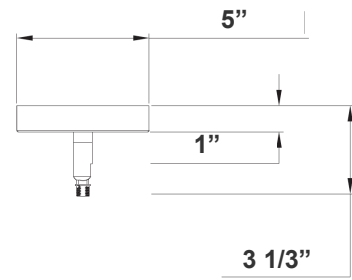

(FOR LCFF 45W MCT5 FIXTURE 120V)
(SUSPENSION ROD FOR CEILING FIXTURE SWIVEL CANOPY)

Rod & Canopy Drawings:

LCF-ROD-5-BR
LCF-CANOPY-S-BR
SHOWN WITH 5" ROD & CANOPY

LCF-CANOPY-S
SWIVEL CANOPY DIMENSION

LCF-ROD-12-BR
LCF-CANOPY-S-BR
SHOWN WITH 12" ROD & CANOPY