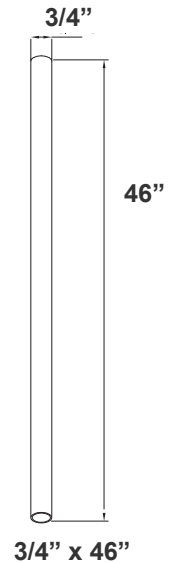

Accessories:

LCF-ROD-5-BR
LCF-CANOPY-S-BR
SHOWN WITH 5" ROD & CANOPY

LCF-ROD-12-BR
LCF-CANOPY-S-BR
SHOWN WITH 12" ROD & CANOPY

LCF-ROD-24-BR
LCF-CANOPY-S-BR
SHOWN WITH 24" ROD & CANOPY

LCF-ROD-36-BR
LCF-CANOPY-S-BR
SHOWN WITH 36" ROD & CANOPY

(FOR LCFF 45W MCT5 FIXTURE 120V)
(SUSPENSION ROD FOR CEILING FIXTURE SWIVEL CANOPY)

Rod & Canopy Drawings:

LCF-ROD-5-BR
LCF-CANOPY-S-BR
SHOWN WITH 5" ROD & CANOPY

LCF-CANOPY-S
SWIVEL CANOPY DIMENSION

LCF-ROD-12-BR
LCF-CANOPY-S-BR
SHOWN WITH 12" ROD & CANOPY

LCF-ROD-36-BR
LCF-CANOPY-S-BR
SHOWN WITH 36" ROD & CANOPY

LCF-ROD-24-BR
LCF-CANOPY-S-BR
SHOWN WITH 24" ROD & CANOPY

LCF-ROD-48-BR
LCF-CANOPY-S-BR
SHOWN WITH 48" ROD & CANOPY

LFCF-SK10
10FT 4LINE CANOPY SUSPENSION KIT
FOR DECORATIVE LIGHTS, Bronze