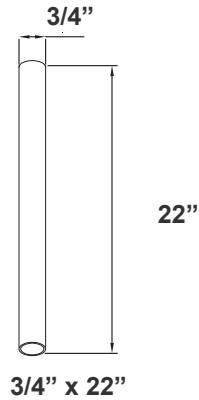

LCF-ROD-48-BR
LCF-CANOPY-S-BR
SHOWN WITH 48" ROD & CANOPY