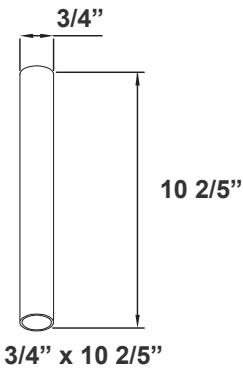

Accessories:

LCF-ROD-5-BR
LCF-CANOPY-S-BR
SHOWN WITH 5" ROD & CANOPY

LCF-ROD-12-BR
LCF-CANOPY-S-BR
SHOWN WITH 12" ROD & CANOPY

LCF-ROD-24-BR
LCF-CANOPY-S-BR
SHOWN WITH 24" ROD & CANOPY

LCF-ROD-36-BR
LCF-CANOPY-S-BR
SHOWN WITH 36" ROD & CANOPY

(FOR LCFF 45W MCT5 FIXTURE 120V)
(SUSPENSION ROD FOR CEILING FIXTURE SWIVEL CANOPY)

Rod & Canopy Drawings:

LCF-ROD-5-BR
LCF-CANOPY-S-BR
SHOWN WITH 5" ROD & CANOPY

LCF-CANOPY-S
SWIVEL CANOPY DIMENSION

LCF-ROD-12-BR
LCF-CANOPY-S-BR
SHOWN WITH 12" ROD & CANOPY