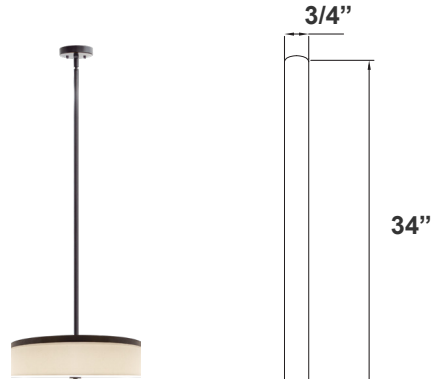

LCFF SERIES RESIDENTIAL LIGHTING

LCFF-22-MCT5-BR
22" LED FABRIC DRUM

WESTGATE
THE FUTURE IS HERE...AND IT'S QUITE BRIGHT!

Customer Name: _____

Project Name: _____

Note: _____ Type: _____

22" x 5"

This drum-shaped flush mount has a linen diffuser to create a soft glow overhead. The fabric drum is just the light fixture to brighten up your entryway or living room in understated style.

LCF-ROD-48-BR
LCF-CANOPY-S-BR
SHOWN WITH 48" ROD & CANOPY

LFCF-SK10
10FT 4LINE CANOPY SUSPENSION KIT
FOR DECORATIVE LIGHTS, Bronze

Example:

1. LCFF-22-MCT5-BR

(FOR LCFF 45W MCT5 FIXTURE 120V)

2. LCFF-22-MCT5-BR
LCF-ROD-5-BR

(FOR LCFF 45W MCT5 FIXTURE 120V)
(SUSPENSION ROD FOR CEILING FIXTURE SWIVEL CANOPY)

Rod & Canopy Drawings:

LCF-ROD-5-BR
LCF-CANOPY-S-BR
SHOWN WITH 5" ROD & CANOPY

LCF-CANOPY-S
SWIVEL CANOPY DIMENSION

LCF-ROD-12-BR
LCF-CANOPY-S-BR
SHOWN WITH 12" ROD & CANOPY

LCF-ROD-36-BR
LCF-CANOPY-S-BR
SHOWN WITH 36" ROD & CANOPY

LCF-ROD-24-BR
LCF-CANOPY-S-BR
SHOWN WITH 24" ROD & CANOPY

LCF-ROD-48-BR
LCF-CANOPY-S-BR
SHOWN WITH 48" ROD & CANOPY

LFCF-SK10
10FT 4LINE CANOPY SUSPENSION KIT
FOR DECORATIVE LIGHTS, Bronze