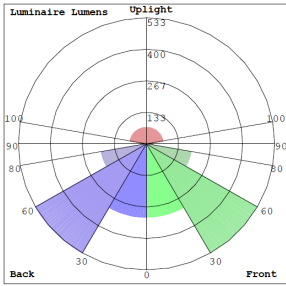

Lighting:

- Dimming: TRIAC Dimming (Dimmable Down to 5% Compatible with Traic and ELV Dimmers)
- Total Lumens: 2100LM
- Color Temperatures: 2700K/3000K/3500K/4000K/5000K
- Multi CCT (Selectable Switch on back of the fixture)
- Color Rendering Index: CRI ≥ 90
- Beam Angle: 120°
- Rated life: 50,000 Hrs

Other Models:

- 25W | 1400LM | LCFF-15-MCT5-BR
- 35W | 1800LM | LCFF-18-MCT5-BR

Phone: (877) 805-2252 | Fax: (877) 805-2252
www.westgatemfg.com

Photometrics: LCFF-22-MCT5-BR

BUG Rating: B1-U3-G1

Area 40'x 40' Mounting Height: 9'

Other Views:

Side View

Front View

Back View

Performance Table: LCFF-22-MCT5-BR

MODEL NO.	Wattage	Voltage	Lumens	Color Temp.	BUG Rating	LPW
LCFF-22-MCT5-BR	45W	120V	2100LM	2700K/ 3000K/ 3500K/ 4000K/ 5000K	B1-U3-G1	46