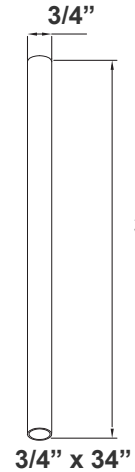

LCF-ROD-24-BR
LCF-CANOPY-S-BR
SHOWN WITH 24" ROD & CANOPY