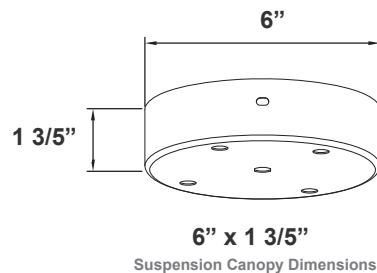

(FOR LCFF 45W MCT5 FIXTURE 120V)
(SUSPENSION ROD FOR CEILING FIXTURE SWIVEL CANOPY)

Rod & Canopy Drawings:

LCF-ROD-5-BR
LCF-CANOPY-S-BR
SHOWN WITH 5" ROD & CANOPY

LCF-CANOPY-S
SWIVEL CANOPY DIMENSION

LCF-ROD-12-BR
LCF-CANOPY-S-BR
SHOWN WITH 12" ROD & CANOPY

LCF-ROD-36-BR
LCF-CANOPY-S-BR
SHOWN WITH 36" ROD & CANOPY

LCF-ROD-24-BR
LCF-CANOPY-S-BR
SHOWN WITH 24" ROD & CANOPY

LCF-ROD-48-BR
LCF-CANOPY-S-BR
SHOWN WITH 48" ROD & CANOPY

LFCF-SK10
10FT 4LINE CANOPY SUSPENSION KIT
FOR DECORATIVE LIGHTS, Bronze